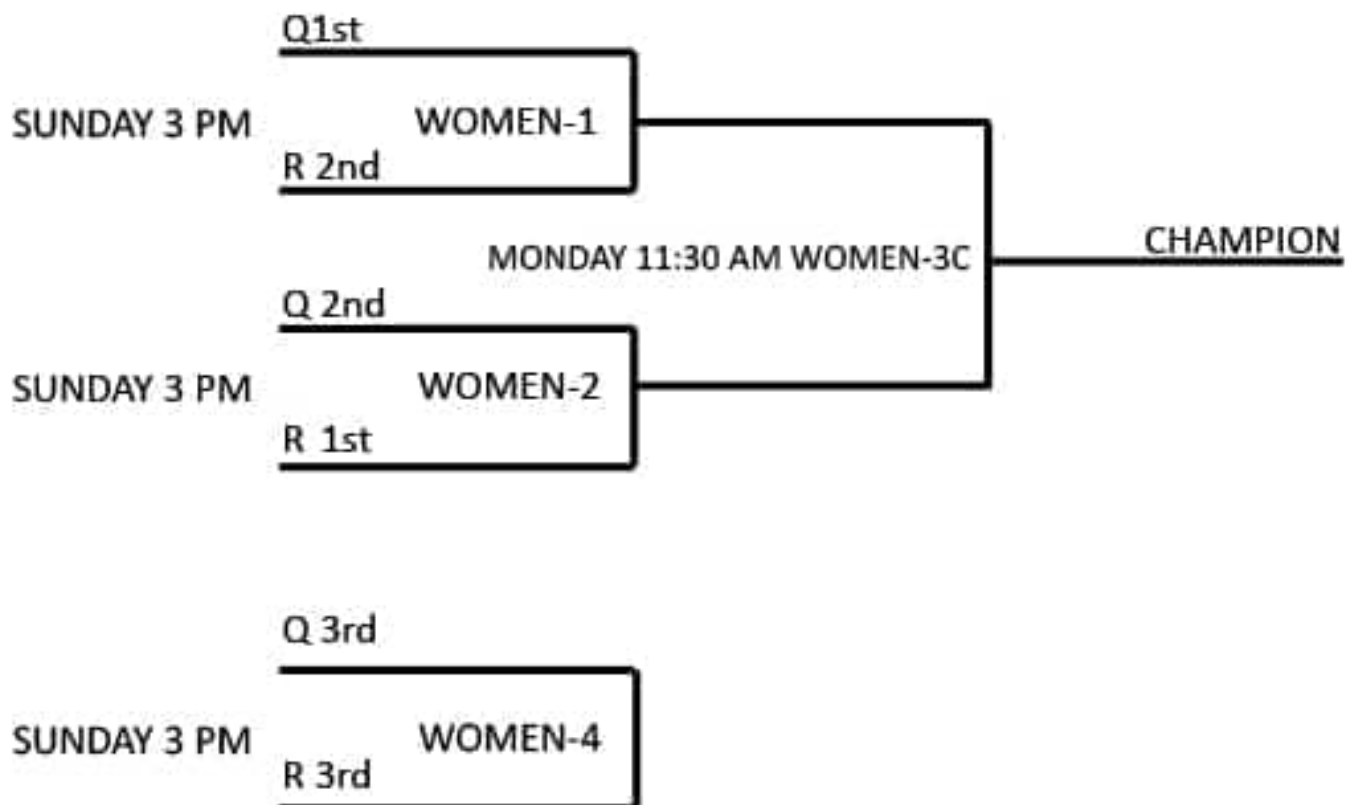

WOMEN'S OPEN

Q1	TORONTO WARRIORS
Q2	UNITED HOOPS (TEXAS AND USA)
Q3	NY LADY ROCKITS

R1	LUNAR NYC LADY WARRIORS
R2	NYC SABRES
R3	C.A.S.E . SF BELIEVERS

Women's Open: Tournament Format: Preliminary Round – each team will play against teams in its own group and then play one cross play game against a team in the other group. The top 2 teams from each group will advance into the playoff/championship round. 3rd place teams will play a consolation game.