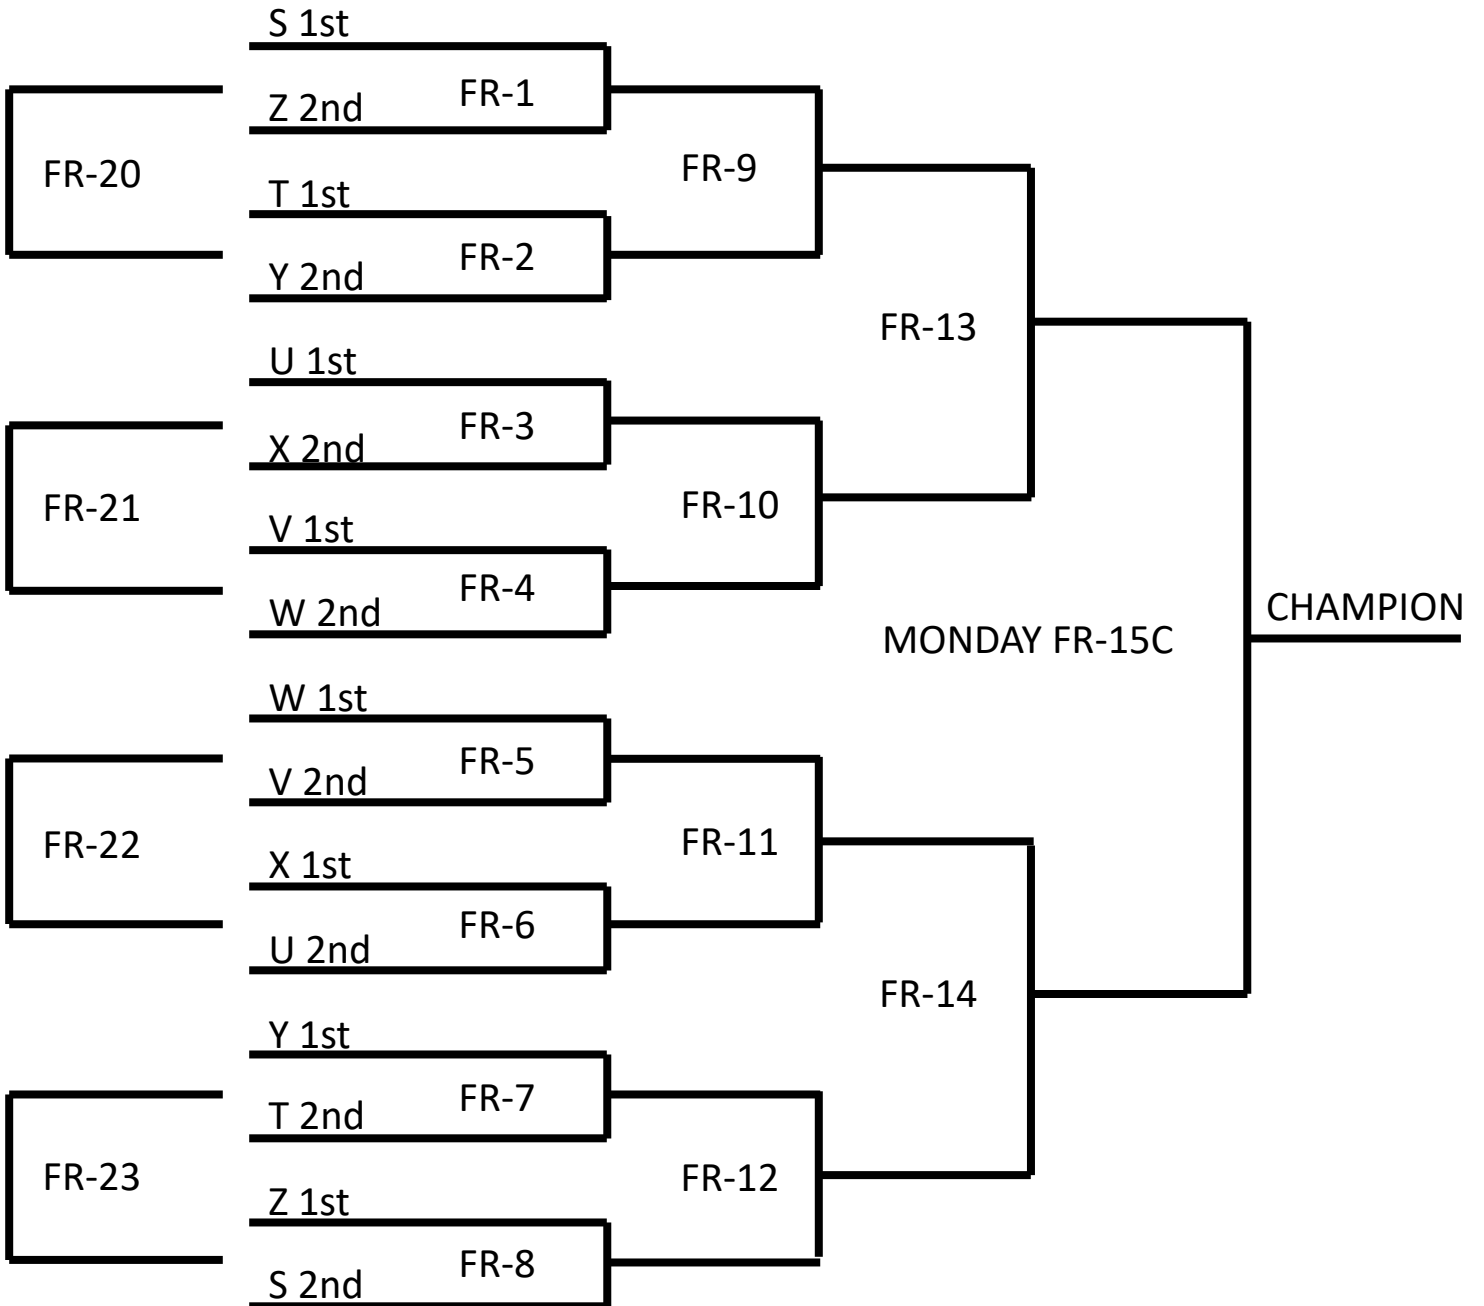

MEN'S FRIENDSHIP (2 of 3)

Championship Round