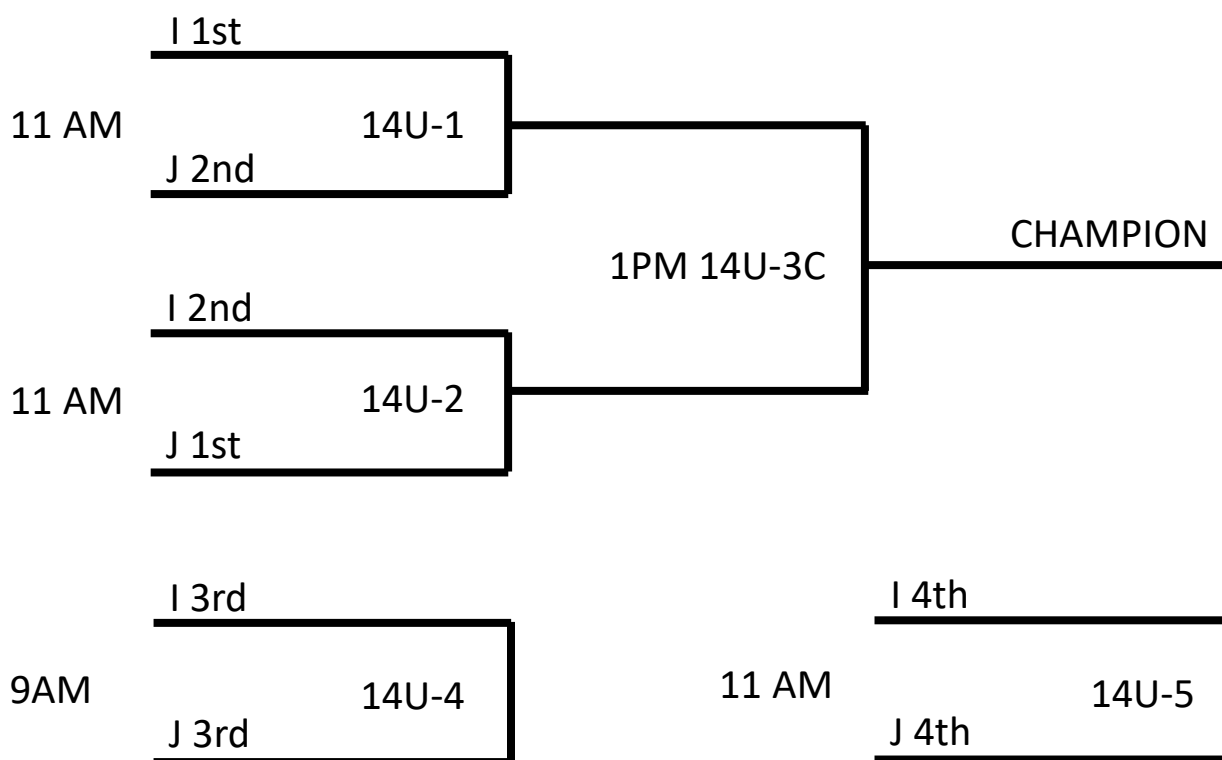

BOYS 14U

I1	NY ROCKITS 14U
I2	14U ACABA SHOWCASE (TORONTO)
I3	REDMEN 14U (TORONTO)
I4	LUNAR NYC WARRIORS 14U

J1	CCYAA U14 (TORONTO)
J2	NY TITANS 14U
J3	PHILLY SUNS 14U
J4	14U ACABA ELITE (TORONTO)

14U: Tournament Format: Preliminary Round – each team will play against each team in its own group. The top 2 teams from each group will advance into the playoff/championship round. 3rd and 4th place teams will play consolation games against each other.