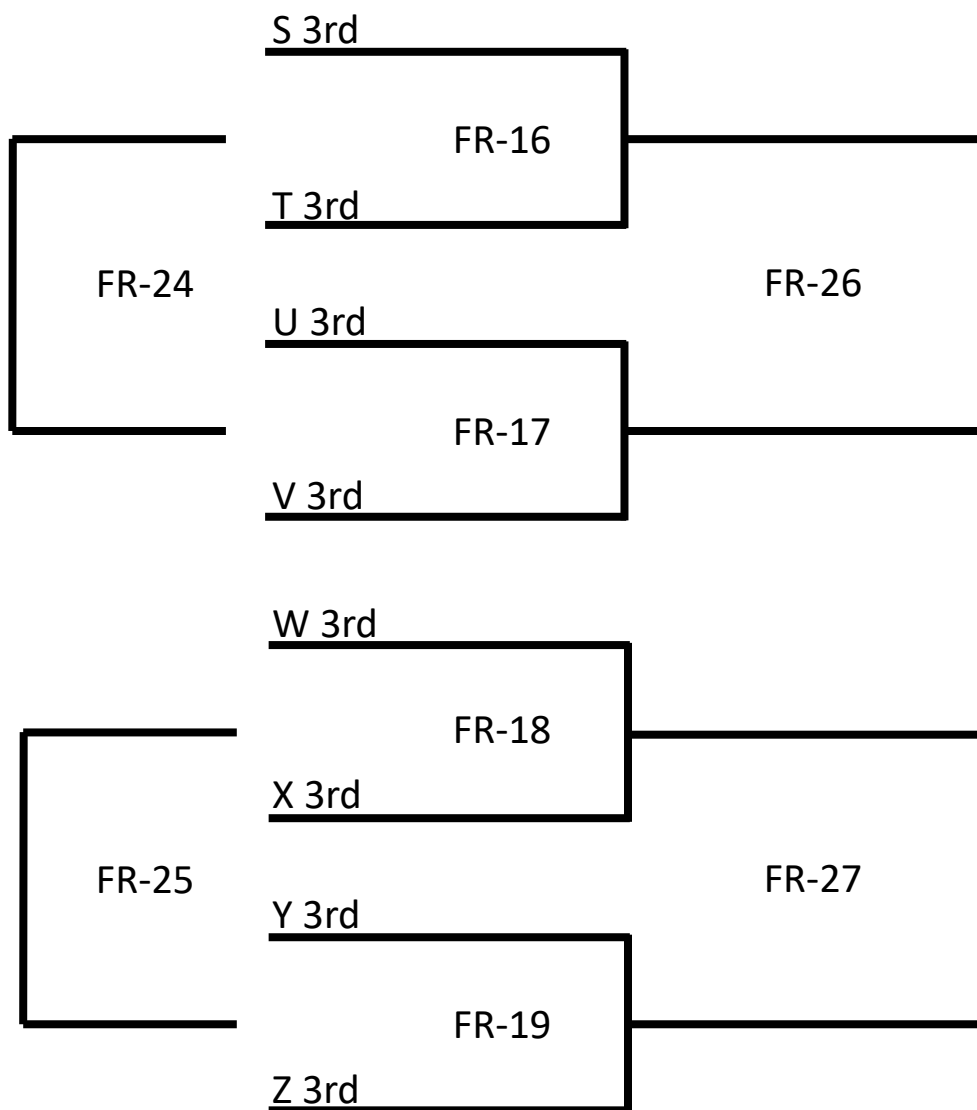

MEN'S FRIENDSHIP (3 of 3)

Consolation Round, all 3rd Place Teams