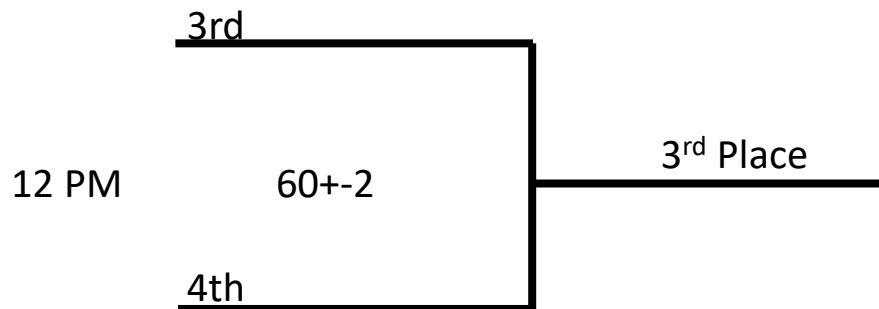

MASTERS 60+

N1	NY THUNDER
N2	CCYAA-FCCBA (TORONTO)
N3	CHICAGO DRAGONS DNC 60
N4	MONTREAL MYNIX ATHLETIC CLUB

60+: Preliminary Round – each team will play 3 games in the opening round. All 4 teams will be ranked from 1st to 4th, the top 2 teams will advance into the Championship Game. 3rd and 4th place teams will play for 3rd Place.