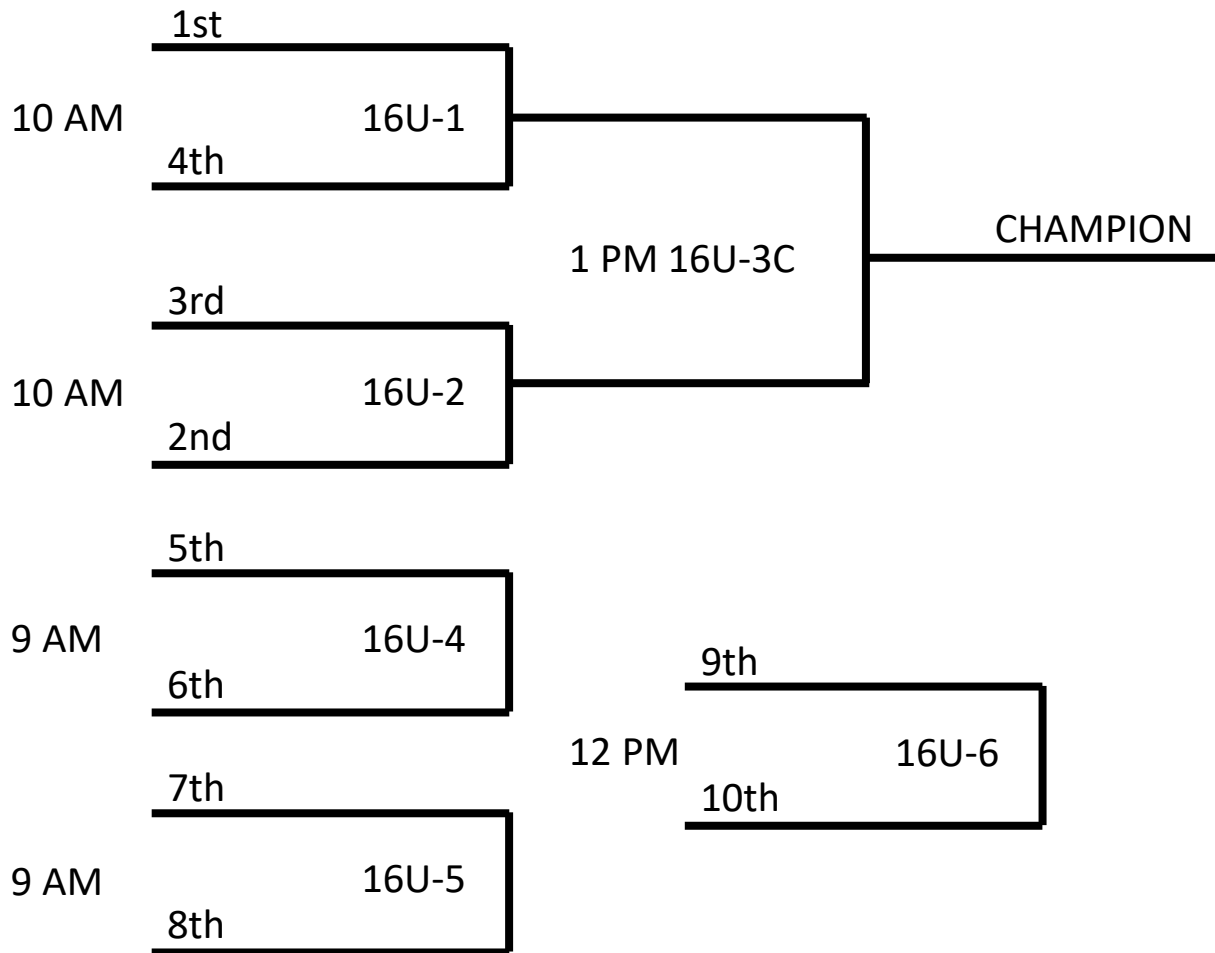

BOYS 16U

E1	PHILLY SUNS 16U
E2	LUNAR NYC WARRIORS 16
E3	CCYAA U16 (TORONTO)

F1	GWCBA 16U (WASHINGTON DC)
F2	2-WAY ELITE
F3	NYC ELITES 16

G1	CHICAGO DRAGONS 16U
G2	16U ACABA ELITE (TORONTO)
G3	NY ROCKITS 16
G4	BOSTON CANES 16U

16U: Preliminary Round – each team will play 3 games in the opening round. All 10 teams will be ranked from 1st to 10th, the top 4 teams will advance into the playoff/championship round. 5th to 10th place teams will play consolation games against each other.