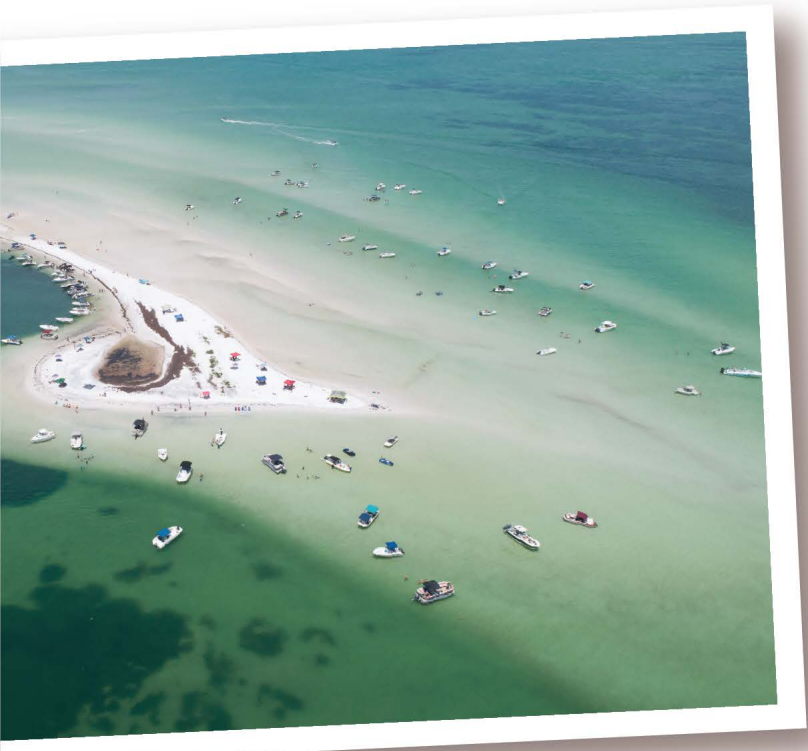

Treehoppers Aerial Adventure Park:

With 8 different courses and over 100 unique elements, you'll enjoy a challenging day of navigating cable walkways, wood obstacles and adrenaline-charged zip lines. Bring the whole team for discounted group rates!

Scan to see more
things to do!

Right
Krate
Bottom
Anclote Key

Anclote Island:

Dive into the excitement of Florida's Sports Coast on Anclote Key Preserve State Park. Go for a walk on miles of pet-friendly coastline, enjoy the Island's abundant wildlife, or soak up the sun while looking for seashells on the gulf.

Epperson Lagoon

Escape to paradise at Epperson Lagoon, a 7.5-acre man-made lagoon located in Wesley Chapel. Epperson Lagoon offers slides, water sports, an inflatable aqua course, cabanas and great food outlets with scenic views.

The Krate:

Spend the day at KRATE at The Grove, an outdoor container park offering 55 unique boutiques, restaurants, and bars. Their outdoor stage offers live entertainment, the perfect way to end a day of shopping.