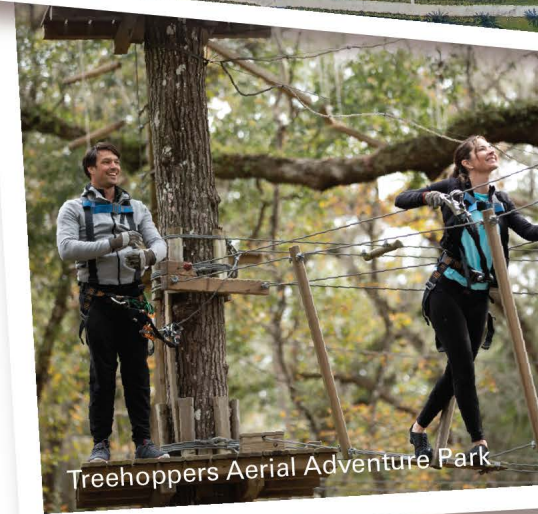

FLORIDA'S SPORTS COAST

OFF THE COURT

FLSportsCoast.com

EXCITING EXCURSIONS

Our pristine playing surfaces and beautiful sports complexes are just the beginning. With 13 one-of-a-kind attractions, 4 unique cities and our beautiful year-round warm weather, you'll discover endless ways to play on Florida's Sports Coast.

A FEW RECOMMENDATIONS FOR FIRST-TIME VISITORS:

The Lift Adventure Park:

Gear up for your next wake boarding adventure on Florida's Sports Coast. The Lift Adventure Park features a 2.0 Cable Wake board System, exciting Aqua Park and much more.

Treehoppers Aerial Adventure Park:

With 8 different courses and over 100 unique elements, you'll enjoy a challenging day of navigating cable walkways, wood obstacles and adrenaline-charged zip lines. Bring the whole team for discounted group rates!

Scan to see more
things to do!

Right
Krate
Bottom
Anclote Key

Anclote Island:

Dive into the excitement of Florida's Sports Coast on Anclote Key Preserve State Park. Go for a walk on miles of pet-friendly coastline, enjoy the Island's abundant wildlife, or soak up the sun while looking for seashells on the gulf.